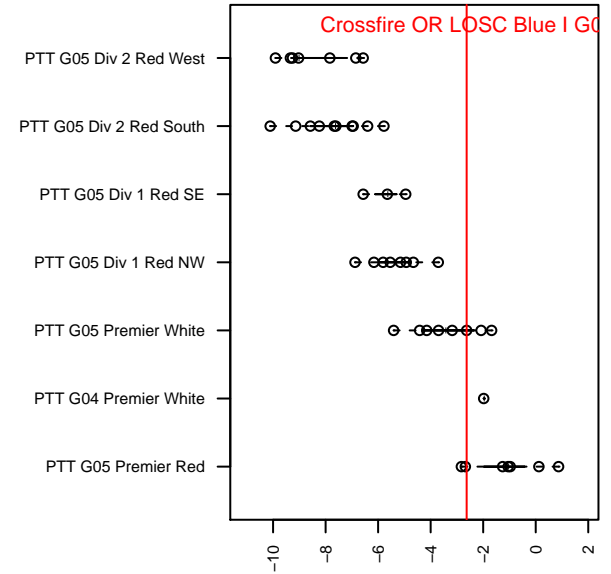

## Crossfire OR LOSC Blue I G05

Crossfire Oregon  
 Lake Oswego, OR  
 G05 total strength=1091  
 attack=3.92 defense=1.92  
 fall league = PTT G05 Premier White  
 notes= Rapids

alt names used:  
 LAKE OSWEGO BLUE I 2005 RAPIDS  
 LOSC 05G Blue 1  
 LOSC BLUE I 2005  
 LOSC BLUE I 2005 (OR)  
 LOSC BLUE I 2005 (OR)

Venues played:  
 2017 Clash At the Border Gold/Silver/Bronze  
 2017 Nike Crossfire Challenge Silver Group U1  
 2017 Oswego Nike Cup Silver Blue U13  
 2017 Summer Slam Gold  
 2017 PTT G05 Premier White

**attack and defense variance (black dot)  
relative to other teams  
and top 10 in region**

**attack and defense rating  
relative to others at age  
and all opponents in last 13 months**

**Performance relative to 13 month average**