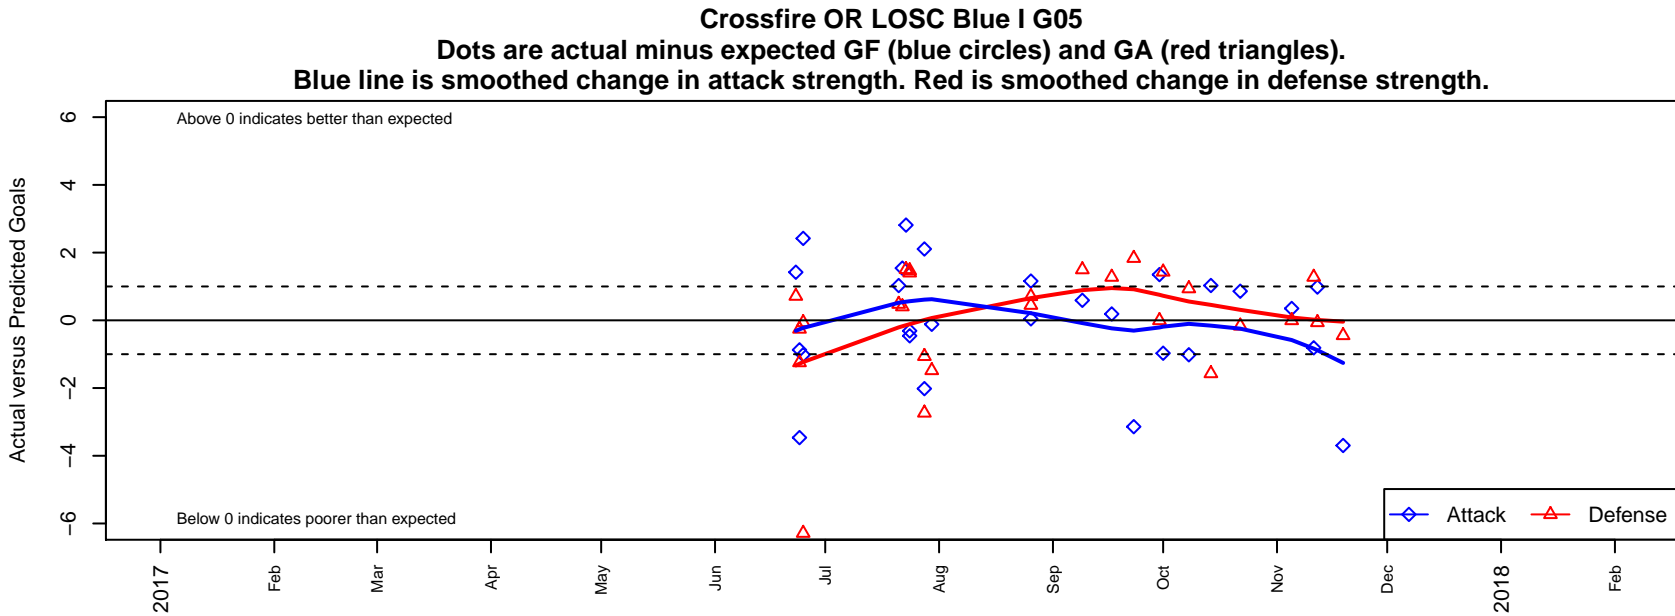

## Crossfire OR LOSC Blue I G05

Crossfire Oregon  
 Lake Oswego, OR  
 G05 total strength=1091  
 attack=3.92 defense=1.92  
 fall league = PTT G05 Premier White  
 notes= Rapids

alt names used:  
 LAKE OSWEGO BLUE I 2005 RAPIDS  
 LOSC 05G Blue 1  
 LOSC BLUE I 2005  
 LOSC BLUE I 2005 (OR)  
 LOSC BLUE I 2005 (OR)

**attack and defense variance (black dot)  
relative to other teams  
and top 10 in region**

**attack and defense rating  
relative to others at age  
and all opponents in last 13 months**

**Performance relative to 13 month average**