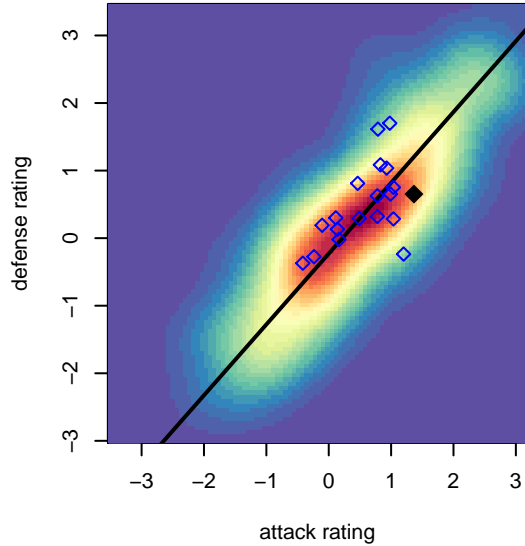

## Crossfire OR LOSC Blue I G05

Crossfire Oregon  
 Lake Oswego, OR  
 G05 total strength=1091  
 attack=3.92 defense=1.92  
 fall league = PTT G05 Premier White  
 notes= Rapids

alt names used:  
 LAKE OSWEGO BLUE I 2005 RAPIDS  
 LOSC 05G Blue 1  
 LOSC BLUE I 2005  
 LOSC BLUE I 2005 (OR)  
 LOSC BLUE I 2005 (OR)

**attack and defense variance (black dot)  
relative to other teams  
and top 10 in region**

**attack and defense rating  
relative to others at age  
and all opponents in last 13 months**

**Performance relative to 13 month average**