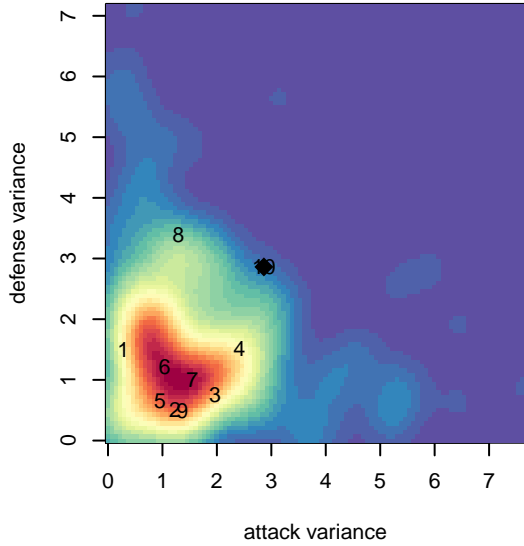

## Crossfire OR LOSC Blue I G05

Crossfire Oregon  
 Lake Oswego, OR  
 G05 total strength=1091  
 attack=3.92 defense=1.92  
 fall league = PTT G05 Premier White  
 notes= Rapids

alt names used:  
 LAKE OSWEGO BLUE I 2005 RAPIDS  
 LOSC 05G Blue 1  
 LOSC BLUE I 2005  
 LOSC BLUE I 2005 (OR)  
 LOSC BLUE I 2005 (OR)

**attack and defense variance (black dot)  
relative to other teams  
and top 10 in region**

**attack and defense rating  
relative to others at age  
and all opponents in last 13 months**

**Performance relative to 13 month average**