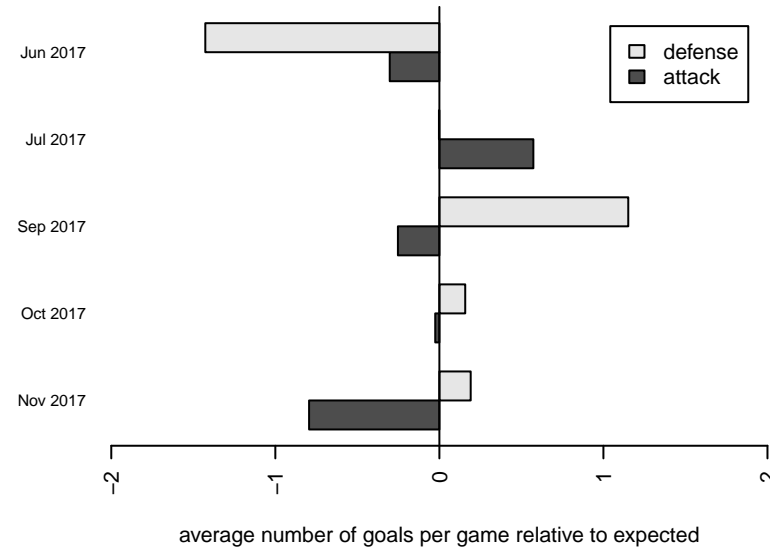

Performance relative to 13 month average