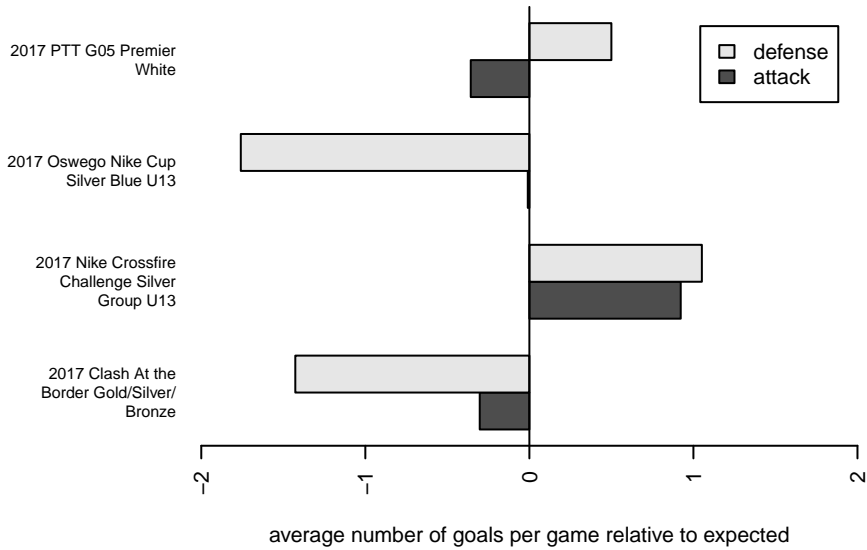

## Crossfire OR LOSC Blue I G05

Crossfire Oregon  
 Lake Oswego, OR  
 G05 total strength=1091  
 attack=3.92 defense=1.92  
 fall league = PTT G05 Premier White  
 notes= Rapids

alt names used:  
 LAKE OSWEGO BLUE I 2005 RAPIDS  
 LOSC 05G Blue 1  
 LOSC BLUE I 2005  
 LOSC BLUE I 2005 (OR)  
 LOSC BLUE I 2005 (OR)

Venues played:  
 2017 Clash At the Border Gold/Silver/Bronze  
 2017 Nike Crossfire Challenge Silver Group U1  
 2017 Oswego Nike Cup Silver Blue U13  
 2017 Summer Slam Gold  
 2017 PTT G05 Premier White

**attack and defense variance (black dot)  
relative to other teams  
and top 10 in region**

**attack and defense rating  
relative to others at age  
and all opponents in last 13 months**

**Performance relative to 13 month average**